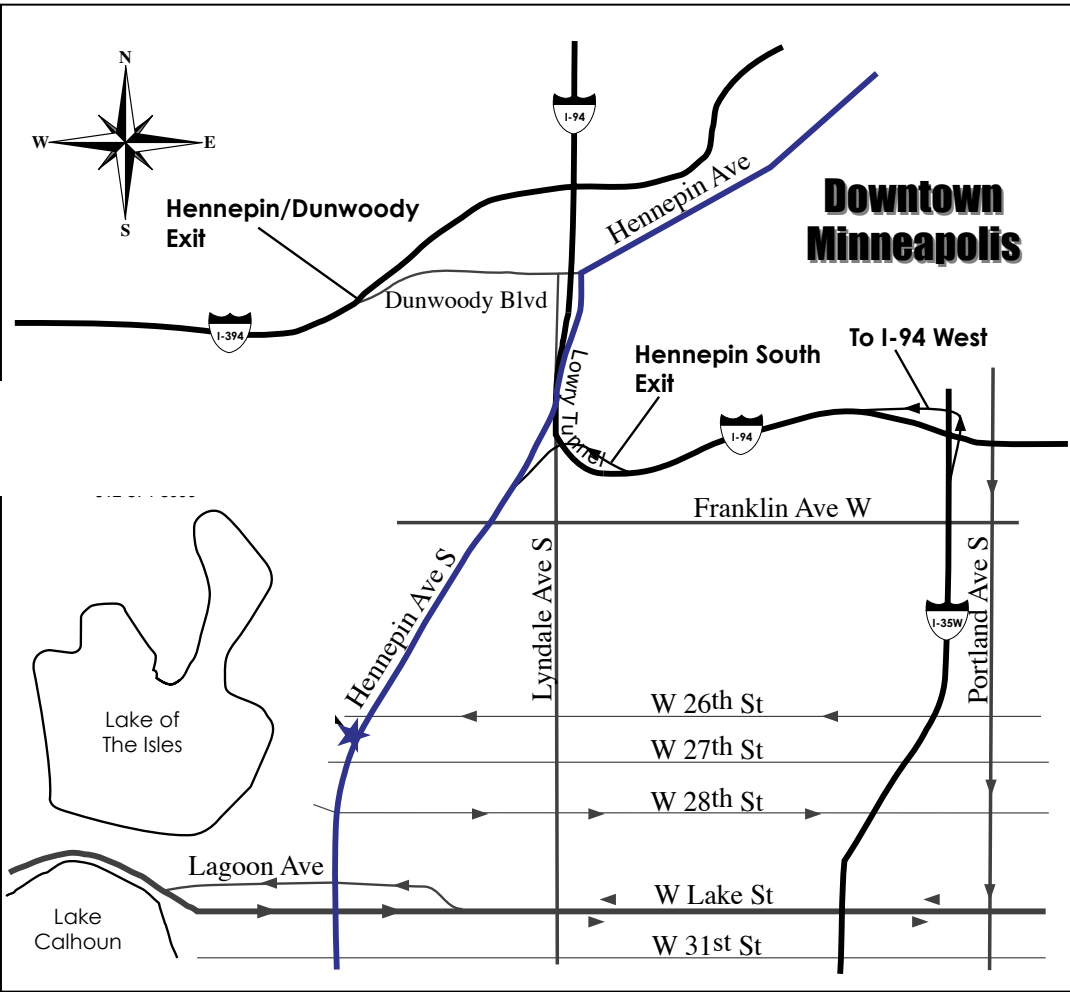

TRAVEL INFORMATION

Directions if you are coming from the:

North

Take Interstate 94 East. Exit at the Hennepin/Lyndale exit. Continue straight (south) following Hennepin Avenue, approximately 1.5 miles.

South

Take 35W North and exit at 94 west
Take 94 west to Hennepin South exit (1st exit, 232)
Continue on Hennepin Avenue, approximately 6 blocks.

East

Take 94 West to Hennepin South exit (232). Continue on Hennepin Avenue approximately, 6 blocks.

West

Take 394 East to Hennepin Avenue/ Dunwoody exit
Turn right at the first traffic light (Hennepin/Lyndale)
Continue on Hennepin Avenue approximately 1 mile.

First Tech is located in the middle of the block on your right just past 26th Street.
Parking on the street or in the shared lot with the Green Mill restaurant

firstTECH
computer

©2005 FirstTech Computer • ALL RIGHT RESERVED

2640 Hennepin Avenue South
Minneapolis, MN 55408-1189

Training 612.374.8600
Main 612.374.8000
Fax 612.374.8080